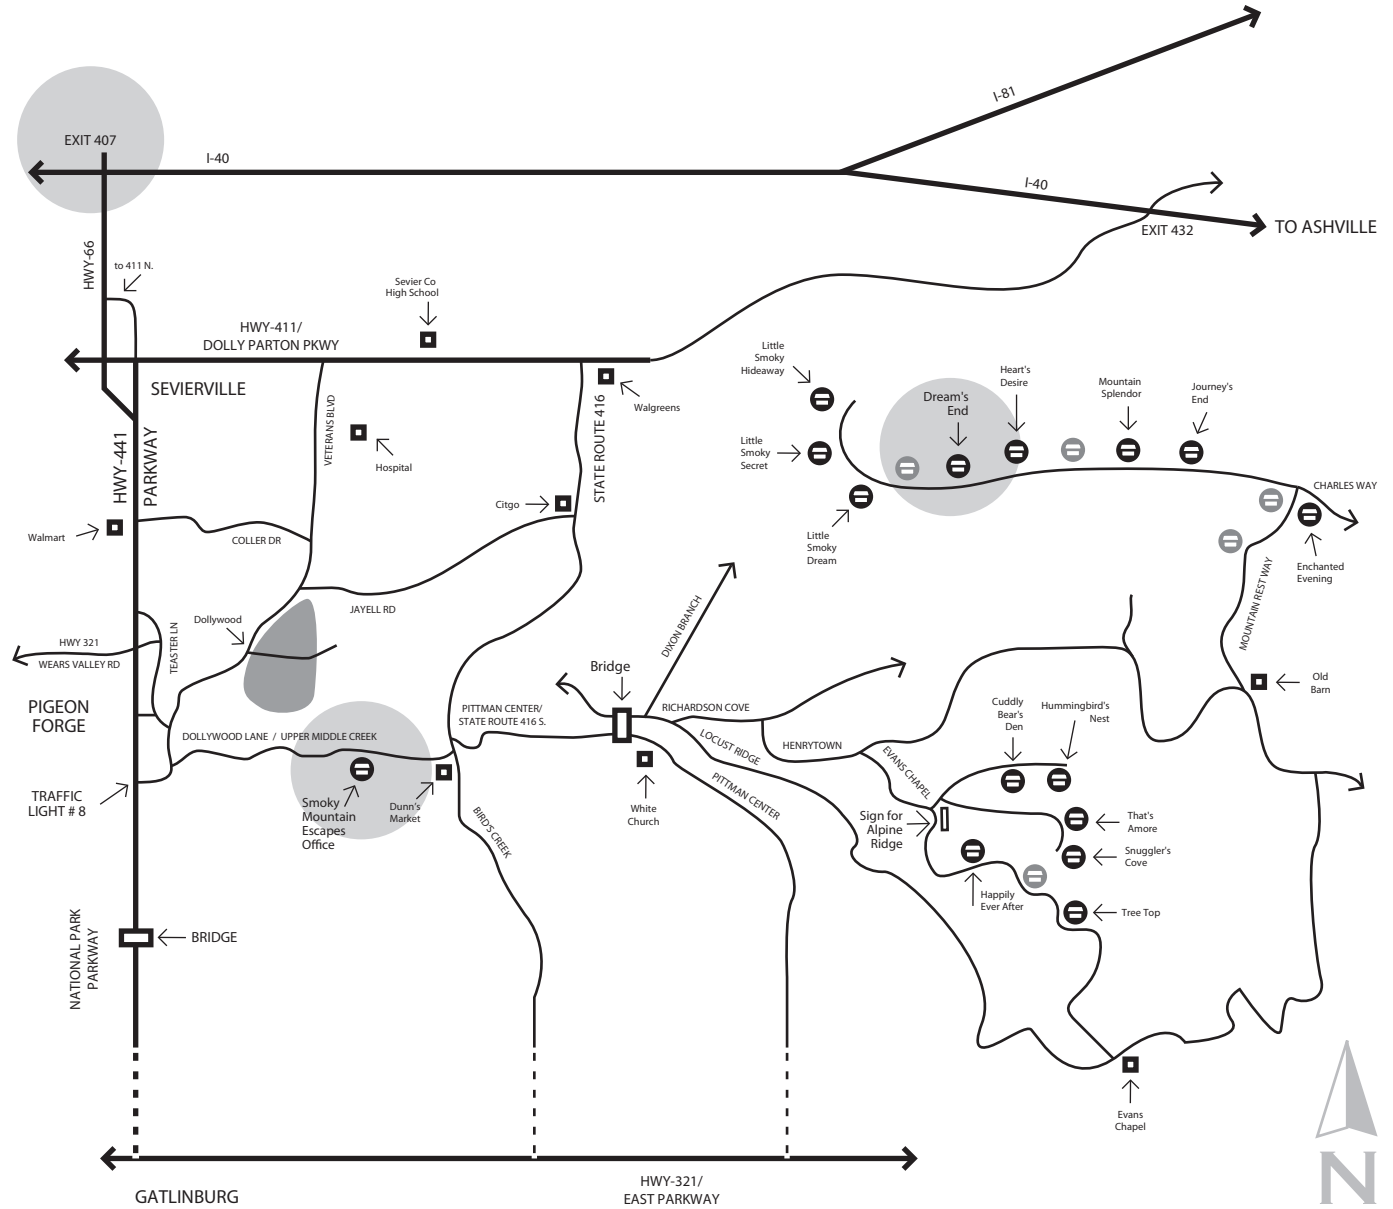

**Directions:**

**From 1-40**

- Take exit 407 toward Sevierville
- Turn right onto HWY 66 8.2 mi
- Turn left onto State Route 448 (new by-pass to HWY 411) 0.6 mi
- Turn left on HWY 411 (also know as Dolly Parton Pkwy.) 3.1 mi
- Turn right (at traffic light) onto State Route 416 5.3 mi
- Turn left onto Pittman Center (also known as HWY 416 S.) 1.5 mi
- Turn left to cross bridge
- Turn right on Richardson Cove 1.5 mi
- Turn right at Henrytown 1.9 mi
- Turn left onto Mountain Rest Way continue to intersection 0.5 mi
- Turn left to continue on Mountain Rest Way cabin is 5<sup>th</sup> on the right

**Cabin Address:**

**Dream's End**  
 4225 Mountain Rest Way  
 Sevierville, TN 37876

**NEED ASSISTANCE?**  
**Just Call: 865.774.7893**

(map not to scale | not all roads are represented)