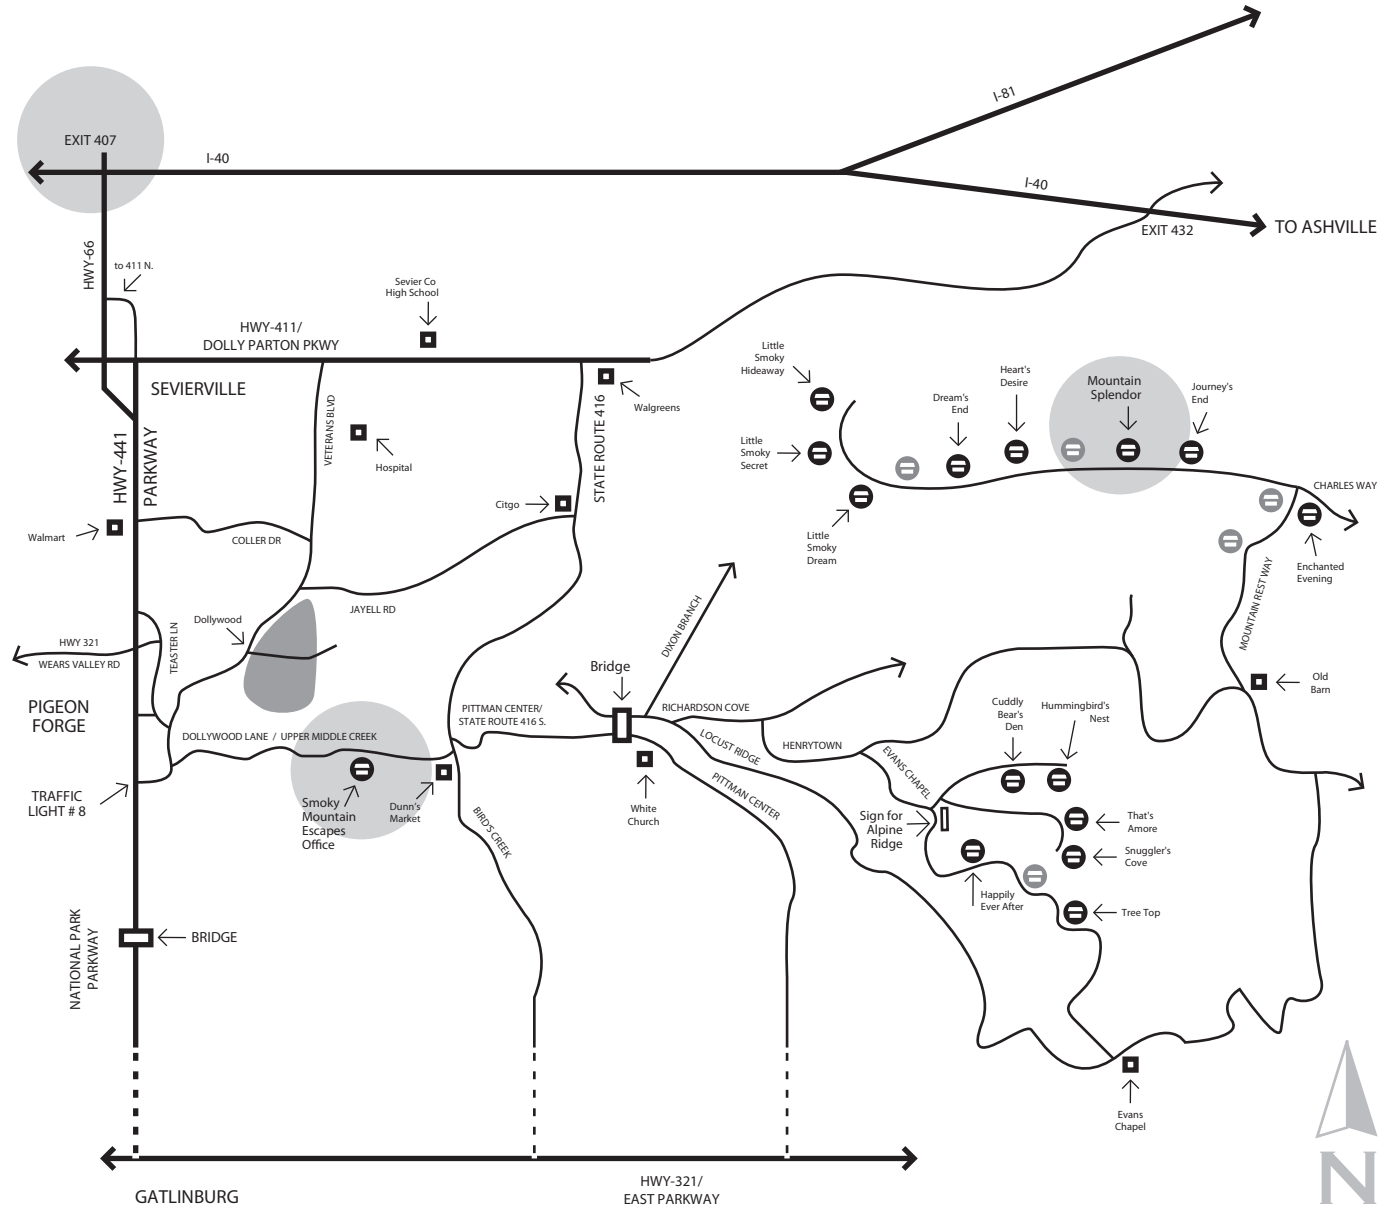

Directions:

From 1-40

- Take exit 407 toward Sevierville

- Turn right onto HWY 66 8.2 mi

- Turn left onto State Route 448 (new by-pass to HWY 411) 0.6 mi

- Turn left on HWY 411 (also know as Dolly Parton Pkwy.) 3.1 mi

- Turn right (at traffic light) onto State Route 416 5.3 mi

- Turn left onto Pittman Center (also known as HWY 416 S.) 1.5 mi

- Turn left to cross bridge

- Turn right on Richardson Cove 1.5 mi

- Turn right at Henrytown 1.9 mi

- Turn left onto Mountain Rest Way continue to intersection 0.5 mi

- Turn left to continue on Mountain Rest Way cabin is 2nd on the right

Cabin Address:

Mountain Splendor
 4223 Mountain Rest Way
 Sevierville, TN 37876

NEED ASSISTANCE?
Just Call: 865.774.7893

(map not to scale | not all roads are represented)