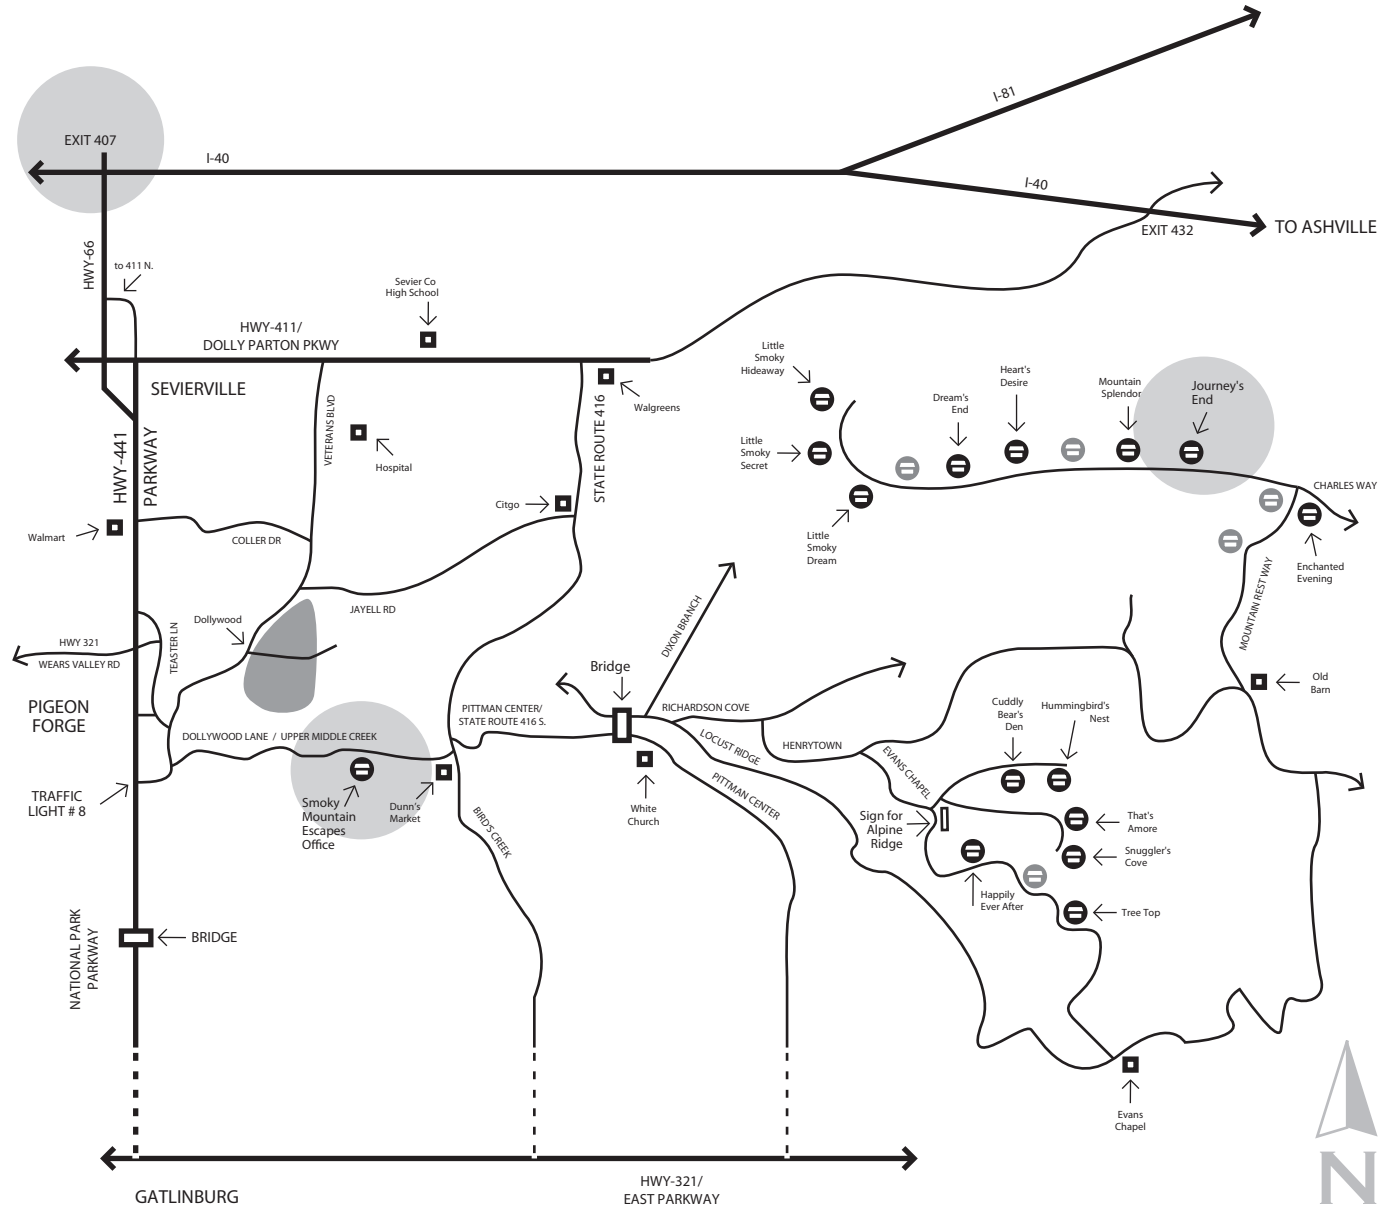

Directions:

From 1-40

- Take exit 407 toward Sevierville

- Turn right onto HWY 66 8.2 mi

- Turn left onto State Route 448 (new by-pass to HWY 411) 0.6 mi

- Turn left on HWY 411 (also known as Dolly Parton Pkwy.) 3.1 mi

- Turn right (at traffic light) onto State Route 416 5.3 mi

- Turn left onto Pittman Center (also known as HWY 416 S.) 1.5 mi

- Turn left to cross bridge

- Turn right on Richardson Cove 1.5 mi

- Turn right at Henrytown 1.9 mi

- Turn left onto Mountain Rest Way continue to intersection 0.5 mi

- Turn left continuing on Mountain Rest Way to the 1st cabin on the right

Cabin Address:

Journey's End
 4231 Mountain Rest Way
 Sevierville, TN 37876

NEED ASSISTANCE?
Just Call: 865.774.7893

(map not to scale | not all roads are represented)